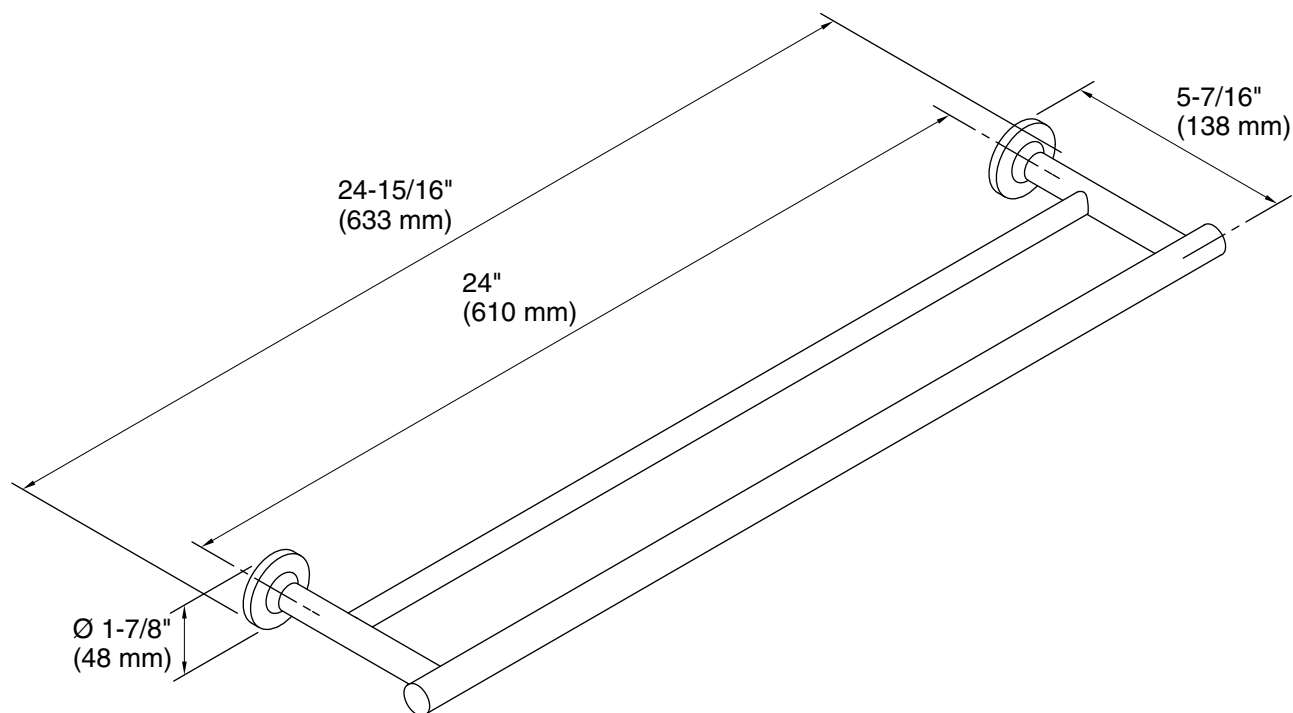

Technical Information

All product dimensions are nominal.

Material: Metal

Notes

Install this product according to the installation guide.

CAUTION: Risk of personal injury. Do not install these products in any area where they are likely to be used inadvertently as a grab bar or support bar. These products are not designed or intended for use as a grab bar or support bar.